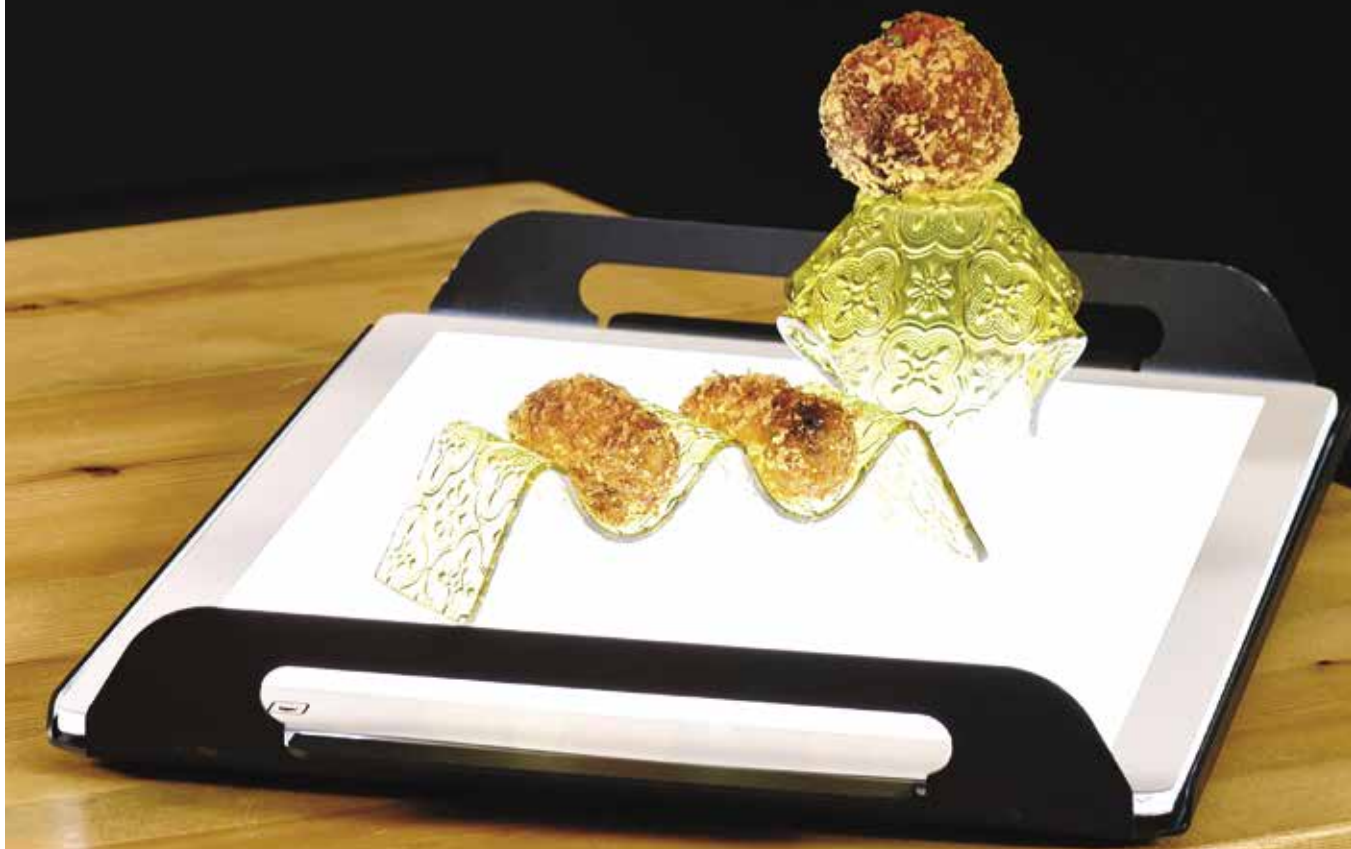

Q7932 Broadway Wine/Cocktail Stem 25cl - 8 3/4oz
6 per Case
€38.00

NEW
PRODUCT
LAUNCH

LED LIGHT TRAY

UNIQUE AND EXCLUSIVE PRESENTATION

comas

FILMS DISPLAYS FOR LED TRAY

A	10784	Led Board tray GN 1/1 Size. USB Rechargeable 4hour Display, light adjustable to 3 intensities, 25% 60% 100%	1 per Case	€125.00
B.1.	10786	Film Agua for LED Tray	1 per Case	€9.50
B.2.	10799	Film Fuego for LED Tray	1 per Case	€9.50
B.3.	10800	Film Tierra for LED Tray	1 per Case	€9.50
B.4.	10801	Film Aire for LED Tray	1 per Case	€9.50
C	10808	Protective Sheet for over the Film (Food Safe)	1 per Case	€18.00
D	9992	Tray GN 1/1	1 per Case	€45.00

FOOD & COCKTAIL SMOKERS

A popular creative technique which gives dishes and cocktails a special and personalised aroma.

- Perfect for smoking all kinds of foods and Drinks (meat, fish, cheeses...).
- The way it's designed and constructed makes it easy to clean and maintain.
- Ideal for presenting and finishing dishes in front of the customer.
- Includes a set of replacement filters.
- Easy to transport thanks to its shape and size.
- Batteries not included.