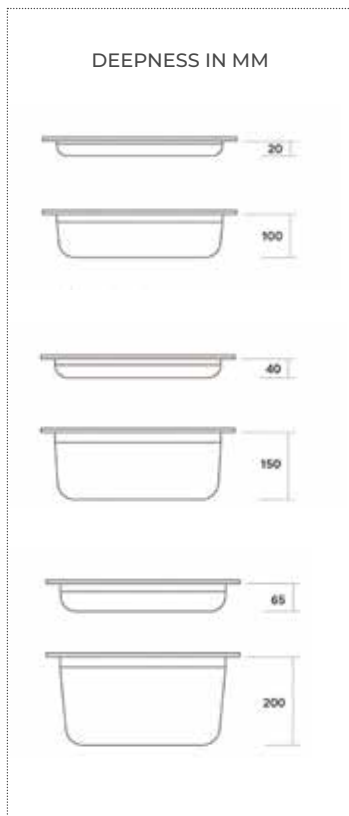

FOOD STORAGE

GASTRONORMS STAINLESS STEEL

STAINLESS STEEL COVERS

66901DZ	Cover 1/1	1 per Case	€17.00
66902DZ	Cover 1/2	1 per Case	€9.00
66903DZ	Cover 1/3	1 per Case	€6.50
66904DZ	Cover 1/4	1 per Case	€6.00
66906DZ	Cover 1/6	1 per Case	€5.00
66909DZ	Cover 1/9	1 per Case	€3.00