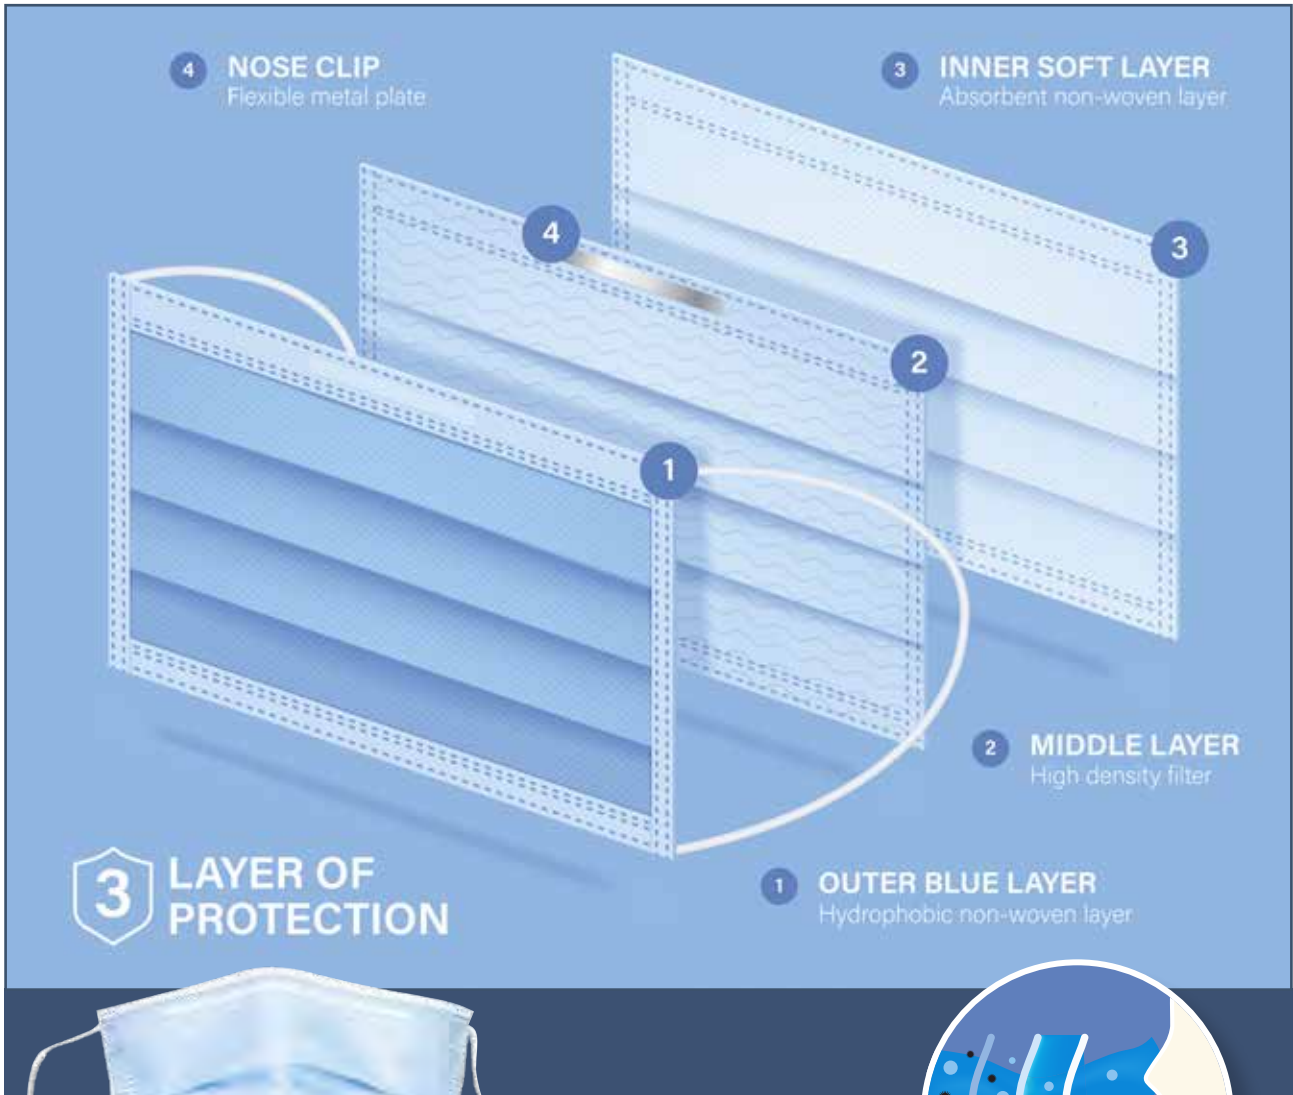

3702

BLUE PLASTERS

1 per Case €8.50

- Blue Detectable Plasters • 75 x 255mm Food
- Food Hygiene - Pk 100

PERSONAL PROTECTIVE EQUIPMENT

We Have Got You Covered

FM50 3 Ply Disposable Face Mask.
50 per Case €20.00