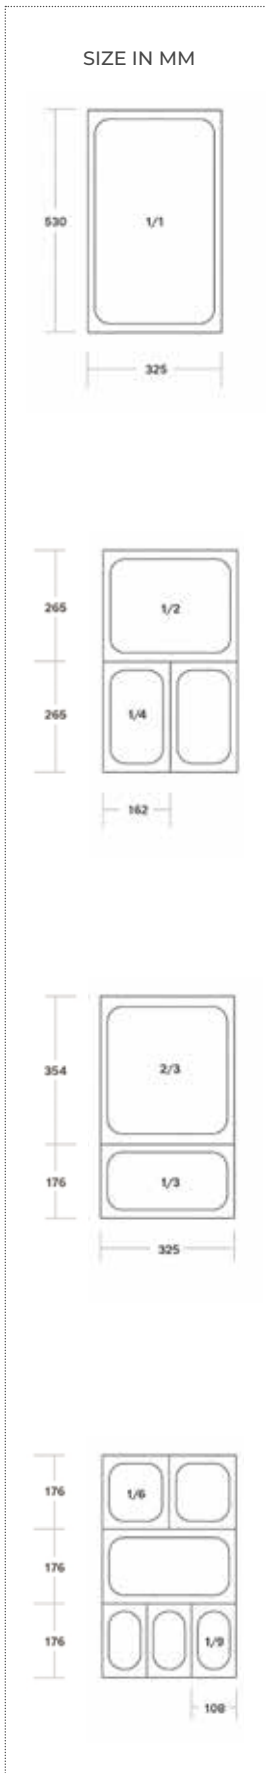

GASTRONORMS CLEAR POLYCARBONATE