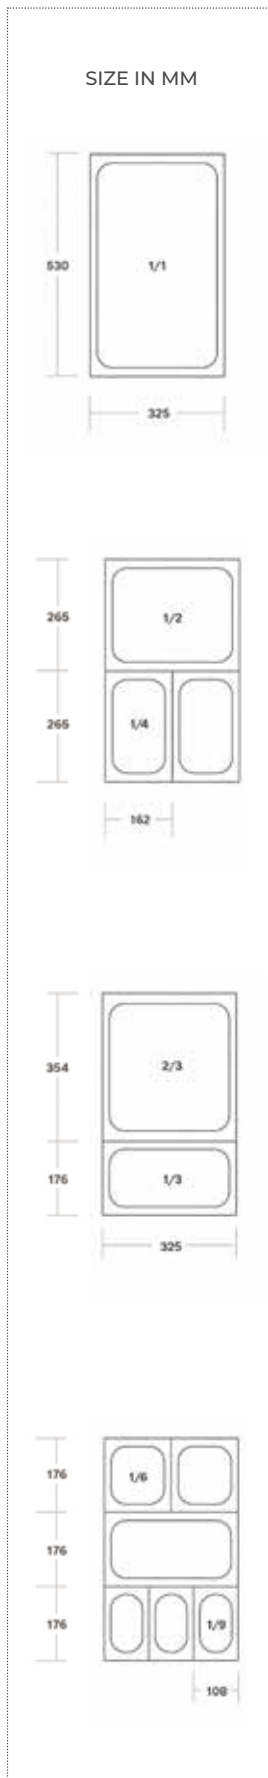

GASTRONORMS STAINLESS STEEL